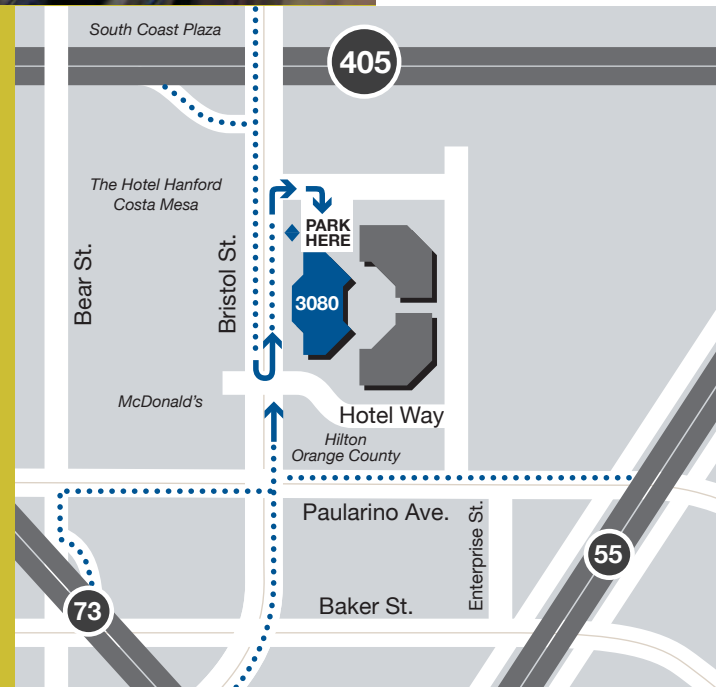

**BE**  
STYLISH

ORANGE COUNTY  
DESIGN STUDIO

**FROM 405 FWY** : Exit Bristol Street. Head south, make a u-turn at Hotel Way. Pass the Brookfield Design sign, and turn right at the first driveway, take the first right into the parking lot.

**FROM 55 FWY** : Exit Baker and head west. Turn right at Bristol, pass Hotel Way and make your first right just after the Brookfield Design sign, then take the first right into the parking lot.

**FROM 73 FWY** : Exit Bear St. and head north, turn right on Paularino, left on Bristol and make your first right just after the Brookfield Design sign, then take the first right into the parking lot.

**UPON ARRIVAL** : Free parking is available at any spot marked "Reserved Brookfield Homes". Entrance to the Design Studio is just past the sign shown in the below photo.

**We've been expecting you!**

**COSTA MESA**